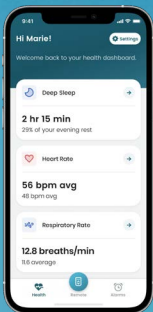

WAKE UP TO WELLNESS

With contactless health sensors

hello ergo.

VOICE
ACTIVATION

COMFORTABLY TRACK VITAL SIGNS AND SLEEP DATA

With contactless **health sensors** to track your heart rate and other **vital signs** — plus **Hello Ergo** voice activation and **smart home** features to help you rise and shine — Quest Zone helps you make the most of each day and night. While you rest, our proprietary app synthesizes the data to create **insightful reports** on snoring, movement, and more. And with luxury features like **active head tilt** articulation to relieve pressure from the neck while you read, work, or watch television, Quest Zone fits comfortably into your lifestyle

quest
ZONE

ergomotion®

QUEST ZONE KEY FEATURES

Voice Control

Simply speak your commands, and Quest Zone adjusts to help you relax, rest, or rise to face the day.

Head and Foot Articulation

Quest Zone offers the flexibility to elevate the head and/or foot of your mattress to ease joint pain, reduce snoring, or simply relax with a book or movie.

Wireless Remote

Our 19-button wireless remote includes one-touch operation for some of our most popular settings.

Contactless Health Sensors

Unobtrusively tracks heart rate, breathing, snoring and more — with mobile app connectivity to produce related reports.